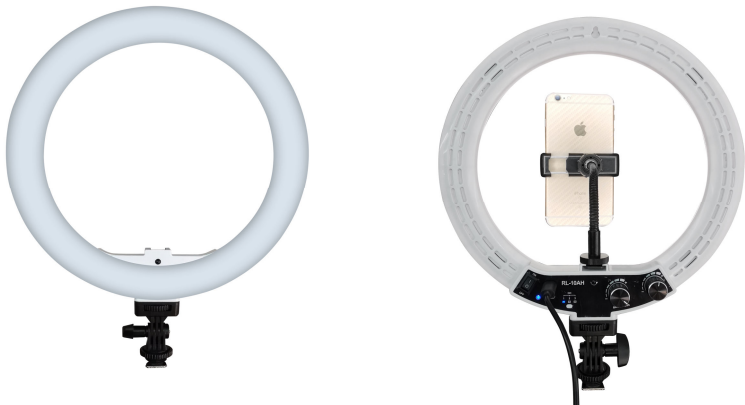

Note: Model with "U" means can be power by power bank.  
Model with "H" means have remote function.

Model	size	Power	USB output	light power	maximum illuminance	color temperatu	RA	knob function		power supply mode		Remote control function	Remote control channel	USB output	USB port	Picture
								knob 1	knob 2	adapter	other					
R-200	10inch	8 W	/	8W	450 Lux(0.5m) 120Lux (1m)	3200K-5600K	CRI>95	brightness	color temperature	5V 2A 10W	power bank	/	/	/	/	
R-201	10inch							brightness	color temperature			yes	3			
RL-202	10inch	18 W	12W	30W	750 Lux(0.5m) 200 Lux (1m)	3200K-5600K	CRI>95	brightness	color temperature	15V 2A 30W	use RL-2F battery adapter with NP-F series battery. 	/	/	5V 2.4A(max)	1	
R-203	10inch		12W					brightness	color temperature			yes	3		1	
R-204 (40W)	15inch	40 W	12W	52W	850 LUX(1m)	3200K-5600K	CRI>95	adjust 3200K LED beam brightness	adjust 5600K LED beam brightness	15V 4A 60W	use RL-2F battery adapter with NP-F series battery. 	/	/	5V 2.4A(max)	2 (parallel connection)	
R-205(40W)			12W									yes	3			
R-206(55W)	18inch	55 W	12W	67W	1400 LUX(1m)	3200K-5600K	CRI>95	adjust 3200K LED beam brightness	adjust 5600K LED beam brightness	15V 5A 75W	use RL-2F battery adapter with NP-F series battery. 	/	/	5V 2.4A(max)	2 (parallel connection)	
R-207(55W)			12W									yes	3			
R-208(70W)	20inch	70 W	12W	82W	1750 LUX(1m)	3200K-5600K	CRI>95	adjust 3200K LED beam brightness	adjust 5600K LED beam brightness	15V 6A 90W	use RL-2F battery adapter with NP-F series battery. 	/	/	5V 2.4A(max)	2 (parallel connection)	
R-209(70W)			12W									yes	3			

10inch

RL-10AU: power by power bank or USB adapter  
RL-10AHU:power by power bank or USB adapter,support remote control

10inch DC

RL-10A: power by 15V 2A 30W or RL-2F NP-F battery adapter  
RL-10AH: power by 15V 2A 30W or RL-2F NP-F battery adapter, support remote control

The height of the stand is 1.6 cm