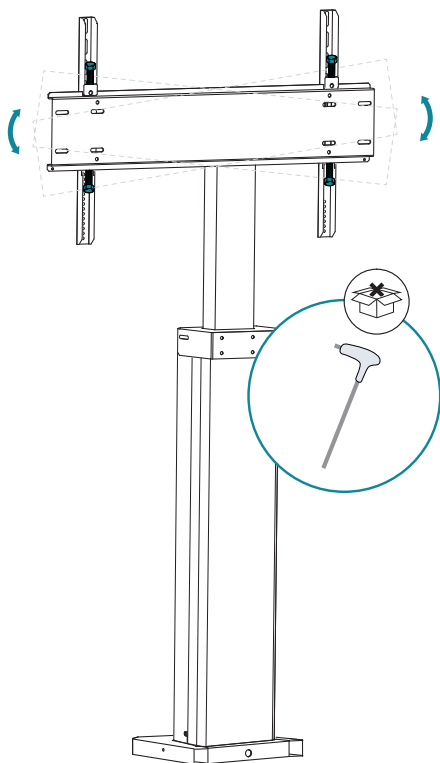

14 Optional