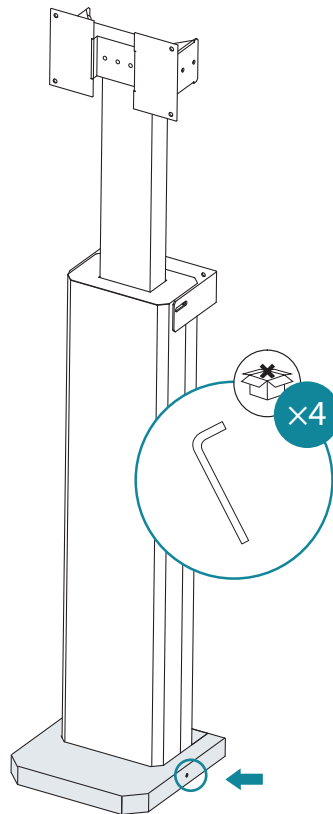

4

5

6

7 Optional

8 Optional