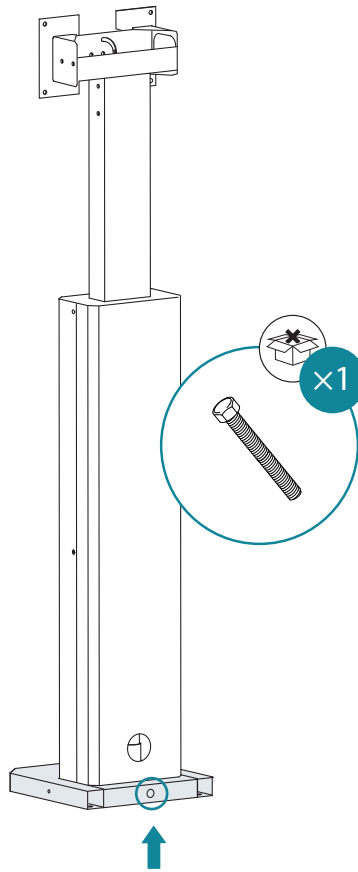

Edis

Motorised Flat Screen Wall Mount

Product Code : 0010115

1

2

3

4

5