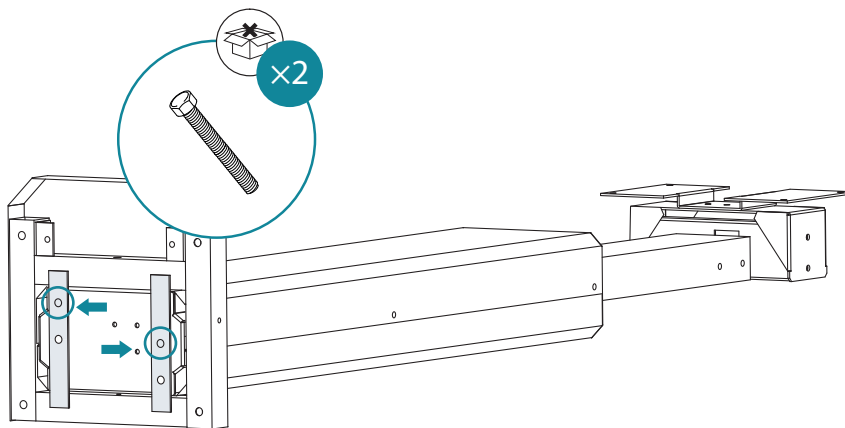

Edis

Motorised Flat Screen Wall Mount

Product Code : 0010115

1

2

3

4

5