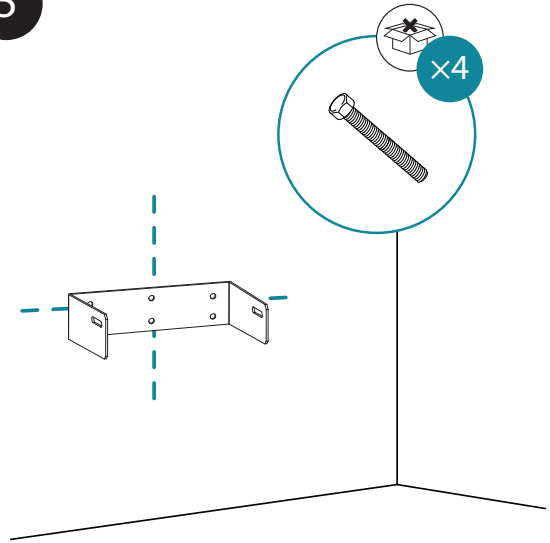

Edis

Motorised Flat Screen Wall Mount

Product Code : 0010115

1

2

3

4

5