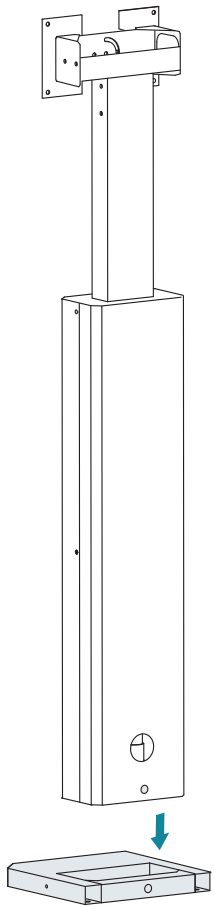

Edis

Motorised Flat Screen Wall Mount

Product Code : 0010115

1

2

3

4

5