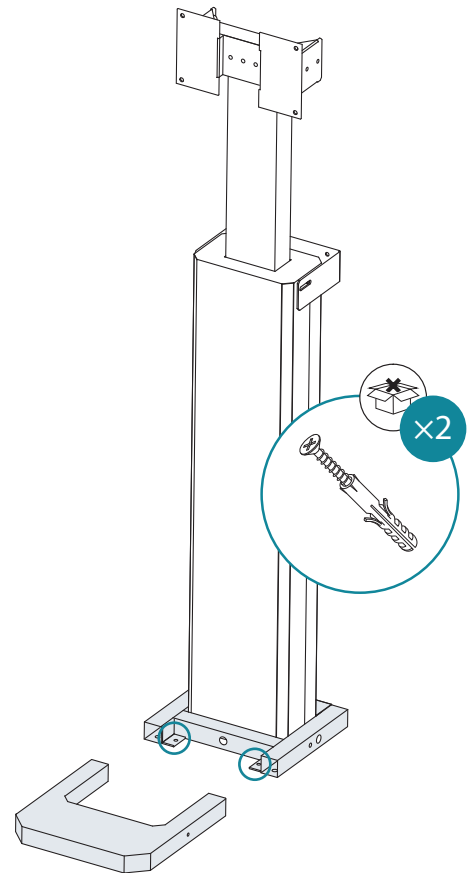

4

5

6

7 Optional

8 Optional