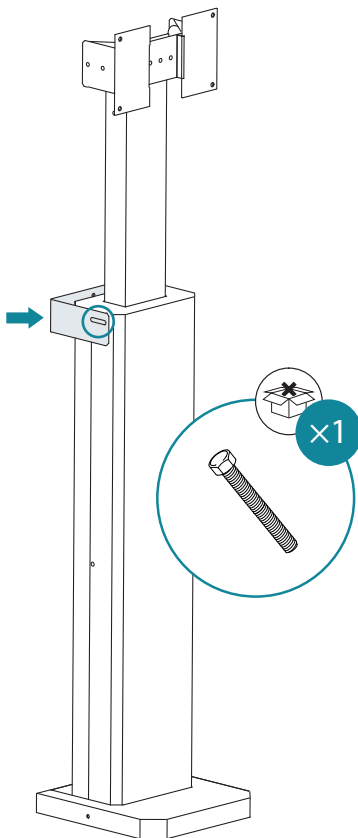

4

5

6

7 Optional

8 Optional