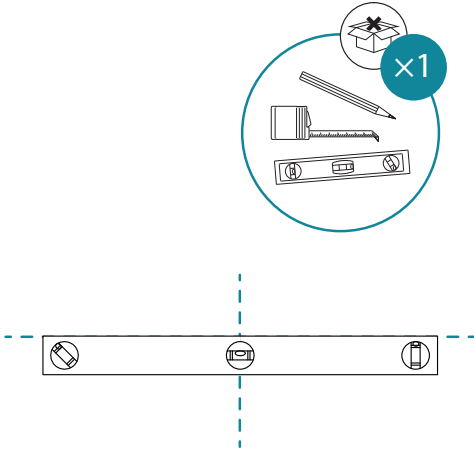

Edis

Motorised Flat Screen Wall Mount

Product Code : 0010115

1

2

3

4

5